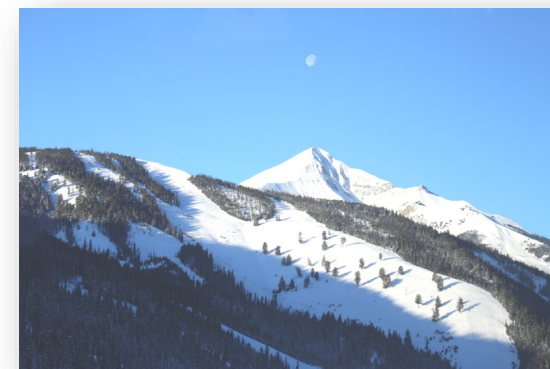

www.calvaryrapidcity.org

www.sclc-rc.org