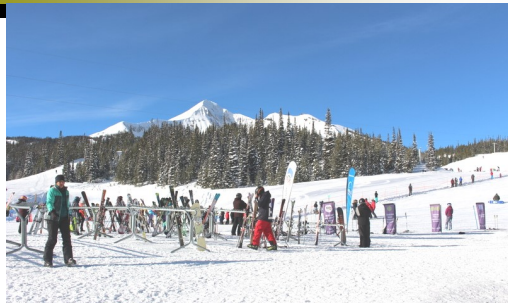

**Space is limited to  
first 30 registered  
students!**

Big Sky offers instant access to some of the most diverse skiing and snowboarding amongst breathtaking vistas in the lower 48. Float down a 2,000 vertical foot, powder-filled bowl beneath Lone Peak; bob and weave through the Bavarian Forest; ride the Lone Peak Tram for a bird's eye view of untamed wilderness. Terrain parks at Big Sky offer world-class challenges, no matter what your skill level.

## 2 FULL DAYS ON THE SLOPES AT BIG SKY!

### ACTIVITIES

Of course, there will be awesome skiing and snowboarding at Big Sky Resort. To build community, we will offer devotions and group time each night.

Calvary Lutheran Church, together with

**South Canyon Lutheran Church**, welcomes all **9-12th**