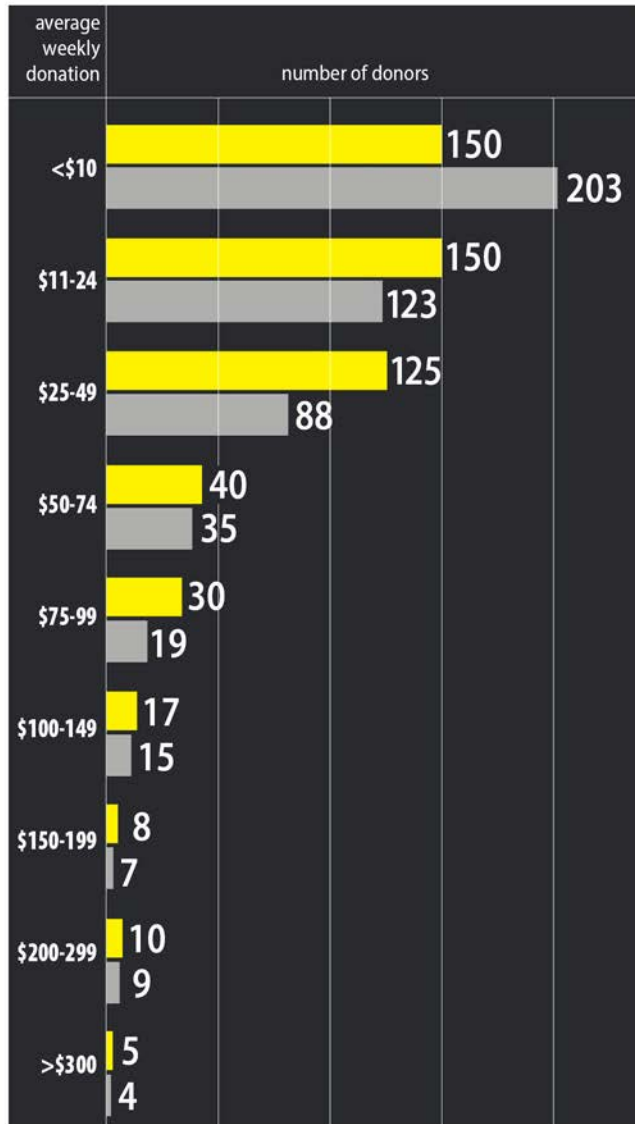

We can expand our possibilities with increased generosity. This chart shows our current weekly offerings and the additional opportunities if we added more donors and our current donors reached a little deeper.

■ Hoped for givers 535 - \$1,000,000  
■ Current givers 503 - \$880,000